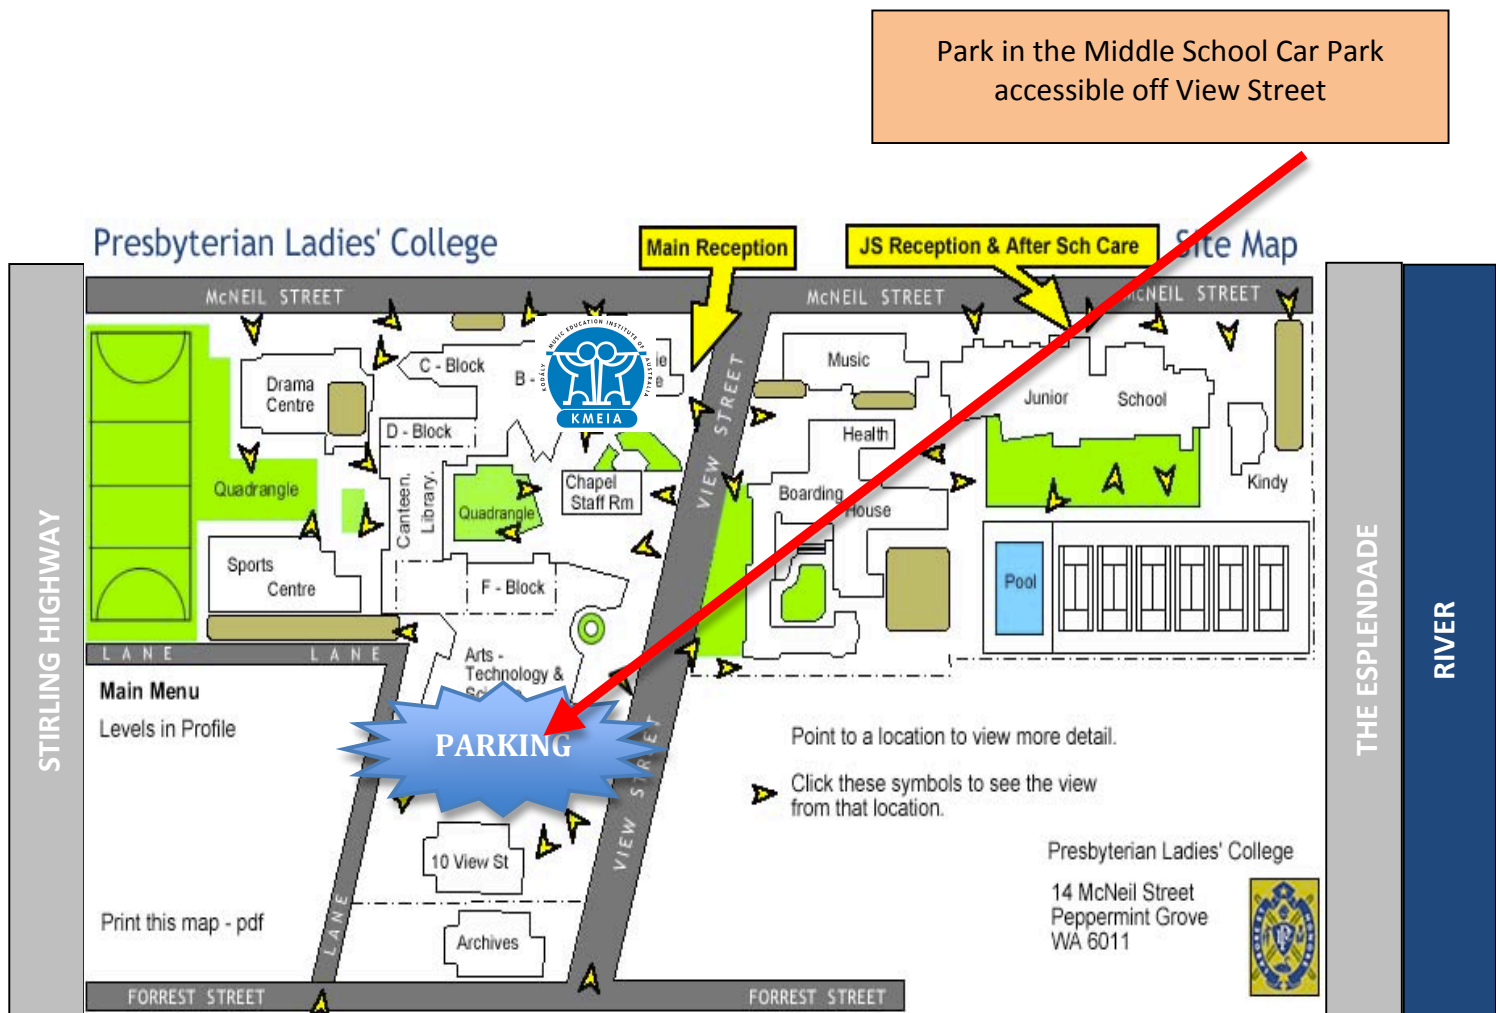

KMEIA WA Inc. AKC Course Venue and Parking 2016

Course Venue: Presbyterian Ladies' College
14 McNeil Street
PEPPERMINT GROVE

Most of the AKC classes will take place in the *Senior School*.

Parking: Parking is available on the school site in the Middle School car park. This is accessible off **View Street** and is located towards south of the campus, adjacent to the Middle School Building. Please follow the signs and the committee members on day 1 to the course venue.

The KMEIA WA committee respectfully requests that course participants UNDER NO CIRCUMSTANCES park their car on the streets surrounding PLC. Thank you for your cooperation in this matter.

Park in the Middle School Car Park accessible off View Street

Follow the signs from the car park to the course venue in the Senior School